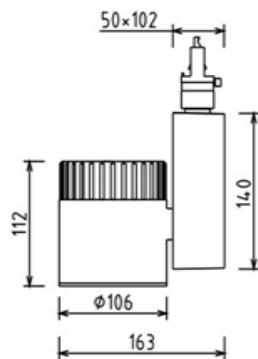

KL-Target A

For use with Global Track

Track Mounted LED fitting, available with range of lumen packages. Supplied with Global Track 3 circuit adaptor as standard. Single circuit adaptor available on request.

For more information on the product and lumen packages available, please contact sales@keenlight.com

SPECIFICATION—

Available in choice of finish:- White Black Grey
Wattage:- 11-39w
CRI 80, 90
CCT 2400—Bread
2700 3700 Meat
3000 4000
3100 4200 Meat
3200 5000
3500

Beam Angles:- 15, 20, 30 45 60

Lumens output dependant on criteria

keenlight.

Oak Lodge, Horsham Road, Crawley RH11 9HQ
T: 01293 511699 W: www.keenlight.com E: sales@keenlight.com