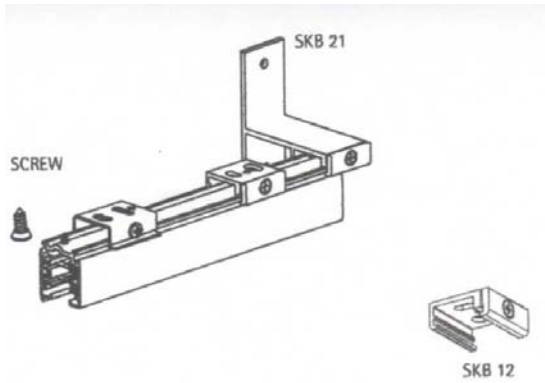

keenlight GLOBAL Trac suspension parts

GLOBAL Trac Pro, GLOBAL Pulse control

Straight

All suspensions can be supplied as a complete Kit or individual components.