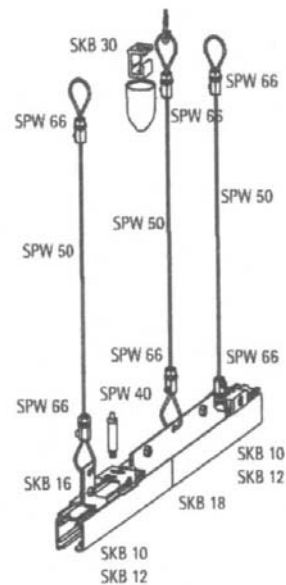

Wire

For more information on "Suspension Kits" please contact office.