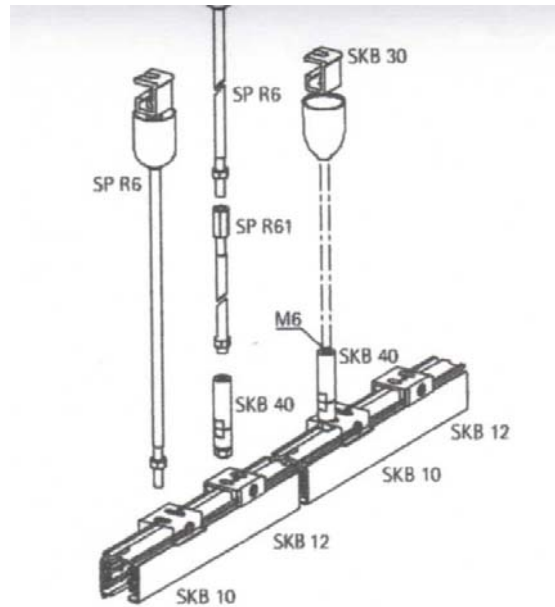

keenlight GLOBAL Trac suspension parts

GLOBAL Trac Pro, GLOBAL Pulse control

Straight

All suspensions can be supplied as a complete Kit or individual components.

Rod

Wire

For more information on "Suspension Kits" please contact office.