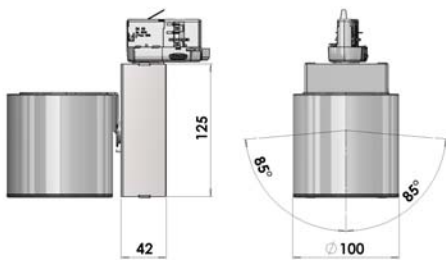

# KL-2013T/H

**High  
Cooling  
Capacity**

For use with Global Track

## SPECIFICATION—

Available in choice of finish:- White Black Silver

Wattage:- 15w—38w

CRI 80  
3000K, 4000K, 5000K

CRI90  
2700K,3000K,3500K,4000K,

Beam Angles - 15,20, 30, 50 deg

Lumens output dependant on criteria

Track Mounted LED fitting, available with range of lumen packages.

Supplied with Global Track 3 circuit adaptor as standard.

Single circuit adaptor available on request,

**For more information on the product  
please contact [sales@keenlight.com](mailto:sales@keenlight.com)**